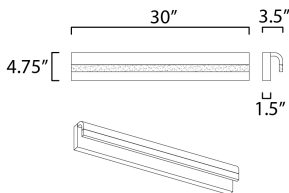

**PRODUCT DESCRIPTION**

An aluminum frame of Polished Chrome or Black, cascades downward and supports a frosted acrylic diffuser which nicely diffuses the light from the LED enclosed. A perfect complement to the similar bath hardware found in many homes today.

**MEASUREMENTS**

DIMENSION : 30" W x 4.75" H x 3.5" Ext  
 BACK PLATE : 30" W x 4.75" H x 2.25" HCO  
 HANGING WEIGHT : 6.16 lb

**LAMPING**

INPUT VOLTAGE : 120V  
 LUMENS : 1,540 Rated (1,200 Del.)  
 BULB : 1 x 22W LED PCB Integrated , 22W Total  
 BULB INCLUDED : (Integrated)  
 DIMMABLE : Triac CL or ELV  
 CRI : 90+ CRI  
 COLOR\_TEMP : 3000K  
 LIGHTING\_DIRECTION : Down